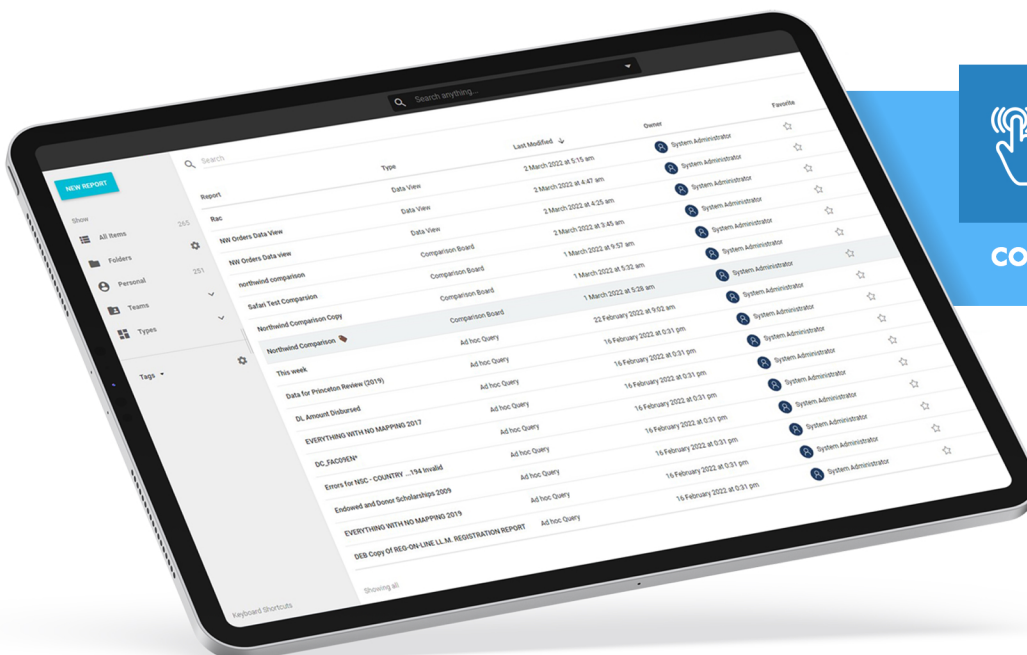

Real-Time Intelligence

R2 Hero is an advanced data analytics module designed to elevate your data-driven decision making process. With intuitive dashboards, customizable reports and dynamic data visualizations, you can effortlessly transform raw data into actionable decisions to drive growth for your organization.

UNLIMITED DATA

- Open API to connect to unlimited databases.
- Drill down data with extreme simplicity.
- Craft mighty data views within the same report.

FULLY CUSTOMIZABLE

- Drag and drop columns, adjust sizing, create pivot tables and say goodbye to print previews.
- Schedule dashboards to refresh in any time-frame for data to repopulate.
- Brings together data from multiple tables and views to give you an unified report.
- Assign user rights and edit access to keep sensitive data secure.
- Create different dashboards for teams, departments and individuals.
- Email generator to schedule reports to be in your team's inbox before anyone has had their first sip of coffee.

CALCULATE REVENUE IN SECONDS

- Apply multiple costs from multiple datasets in the calculator function to reveal the total order cost, revenue, and margin.

R2 HERO WILL SAVE THE DAY AND HOURS OF YOUR TIME!

**SCHEDULE A
DEMO TODAY!**

contact us at sales@unibiz.com

ubs

Unique Business Systems
12304 Santa Monica Blvd, #329
Los Angeles, CA 90025
1-310-396-3929 • www.unibiz.com